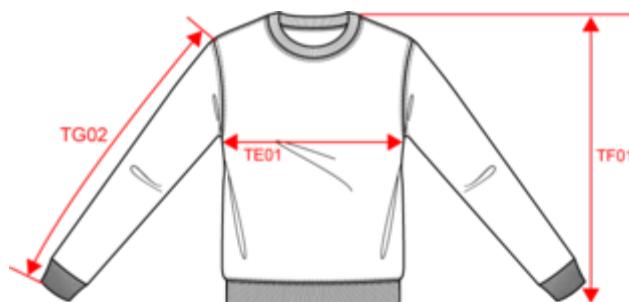

## Dimensiones

Measurements in cm	XS	S	M	L	XL	XXL	3XL	4XL
TE01 - 1/2 chest width at 1.5cm below armhole	49.00	52.00	55.00	58.00	61.00	64.00	67.00	70.00
TF01 - Total height from HSP	69.00	71.00	73.00	75.00	77.00	79.00	81.00	83.00
TG02 - Long sleeve length	59.00	60.50	62.00	63.50	65.00	66.50	68.00	69.50